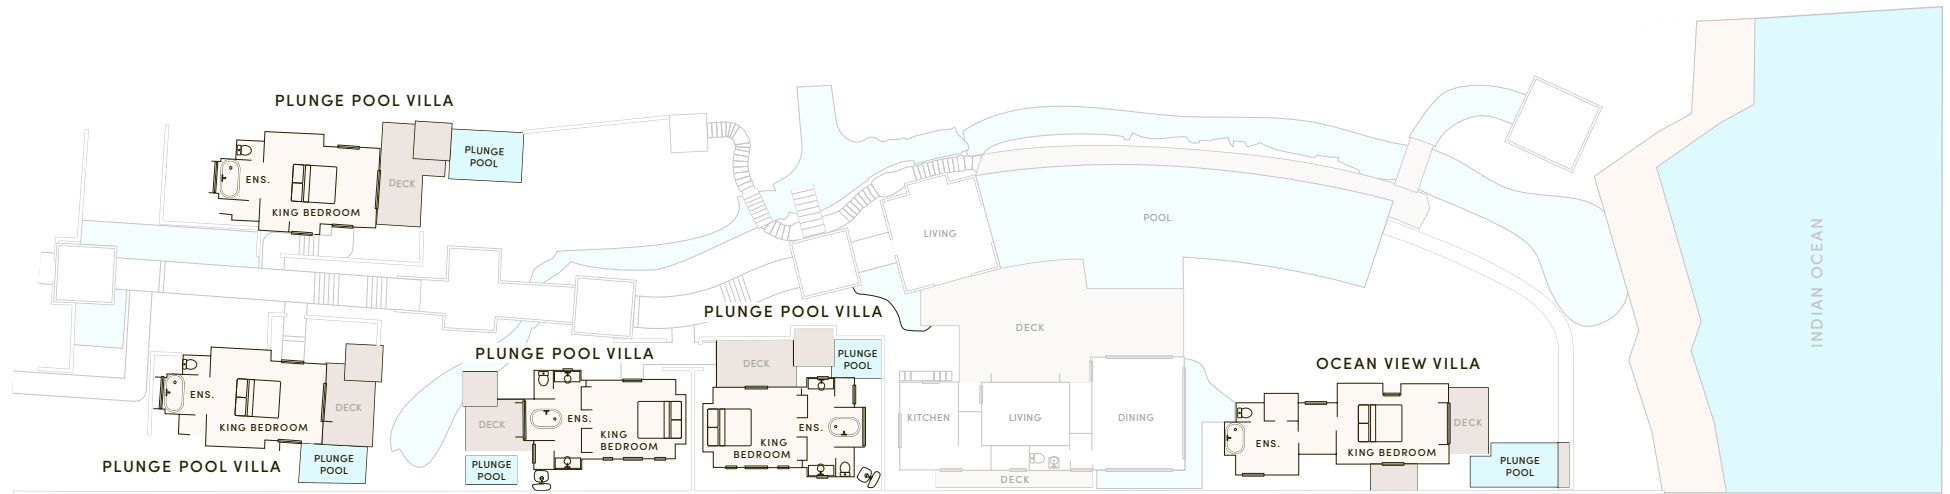

VILLA CHINTAMANI