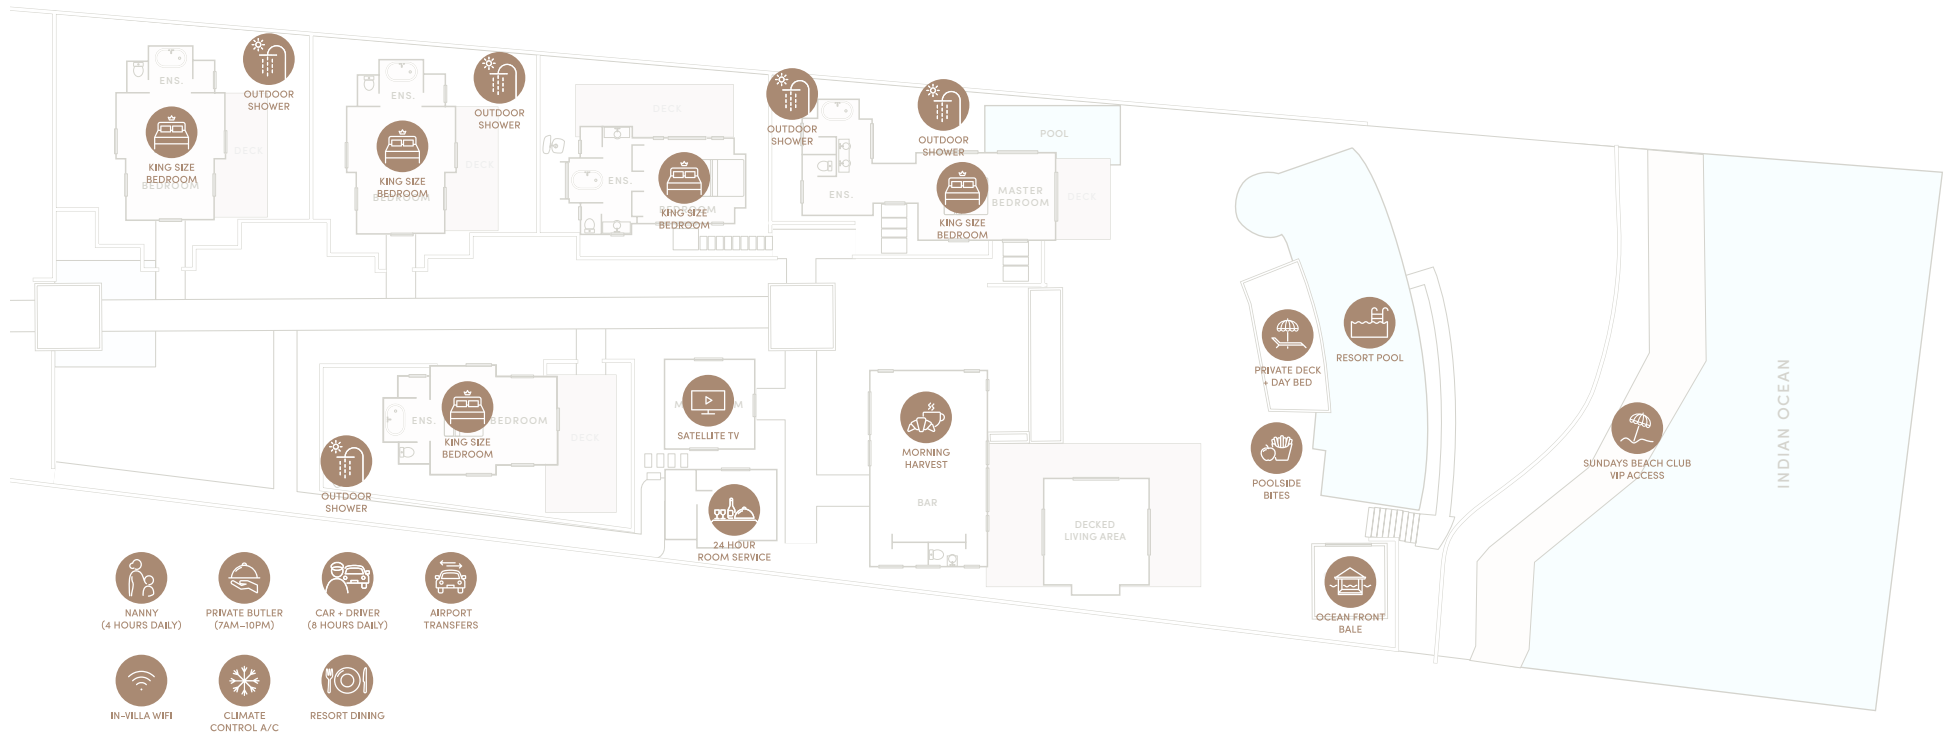

VILLA PAWANA

Inclusions