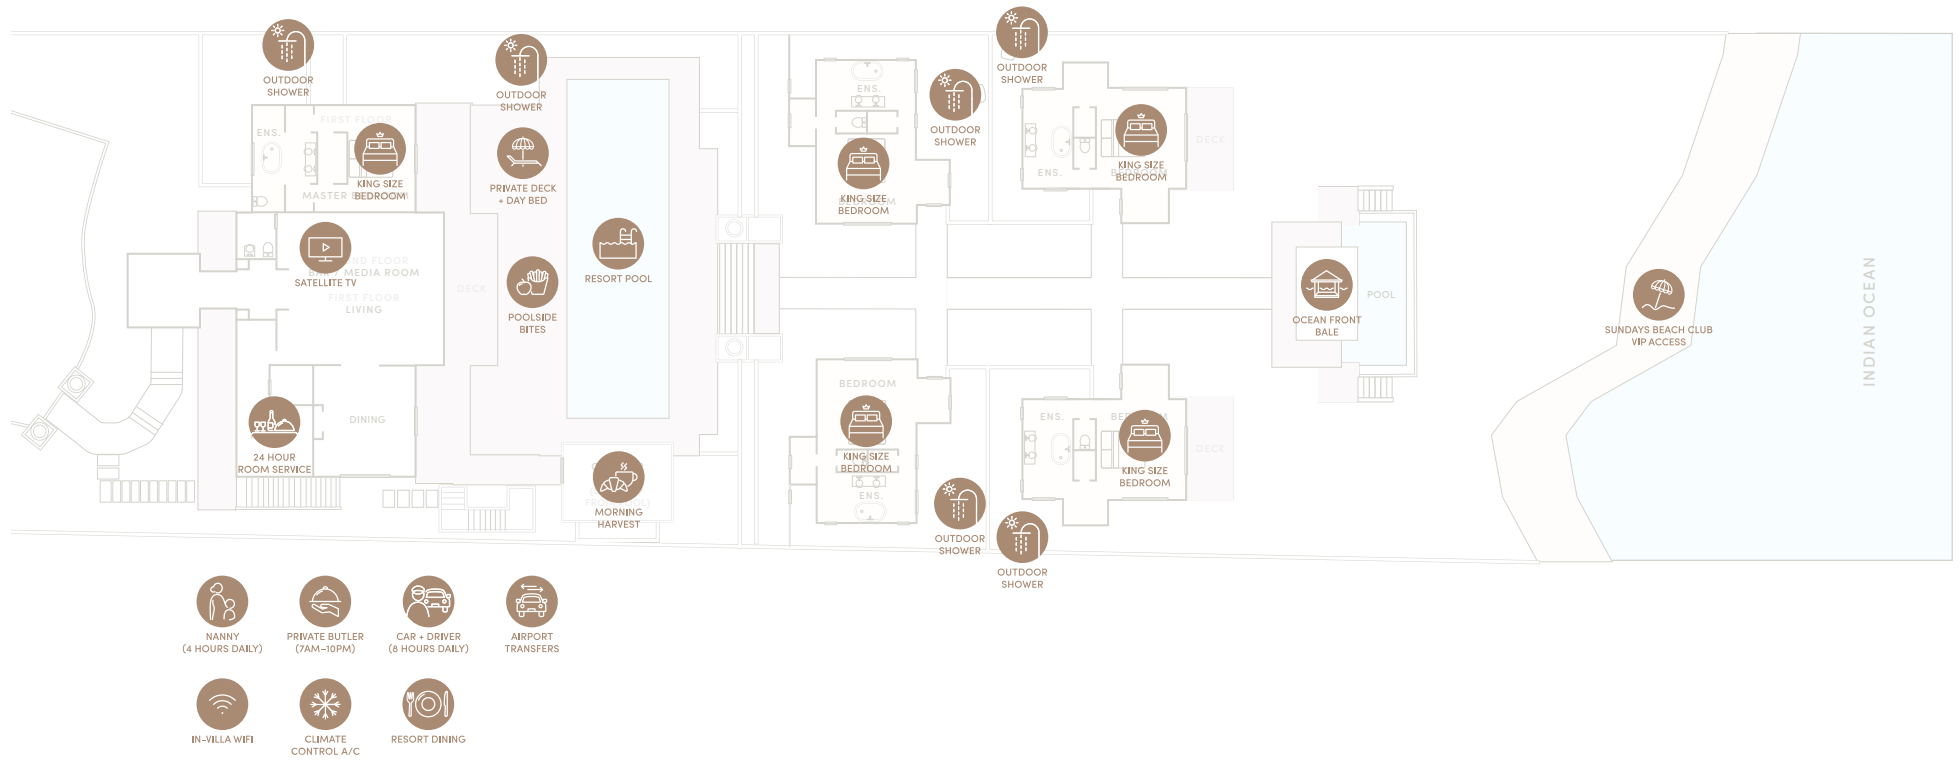

VILLA TAMARAMA