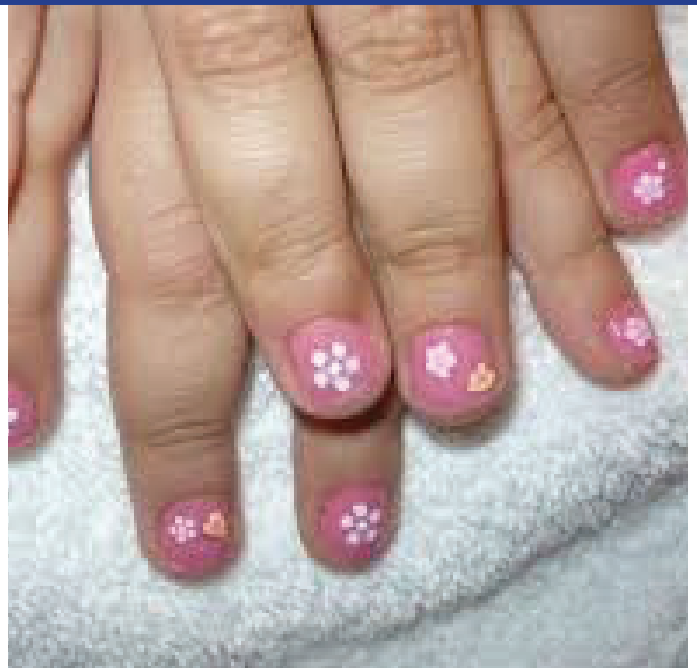

KID'S MASSAGE

60 MINUTE RP. 250.000

Let's your little one feel relax with relaxation body massage with natural massage oil to moist their sensitive soft skin

KID'S NAIL ART

60 MINUTE RP. 250.000

The nail art ideas are fun!. Water-based nail color paint used for nail art is safe for children. There are nail art designs for every kid's fancy. Our staffs are caring and professional, and they make the Kids experience remarkable.